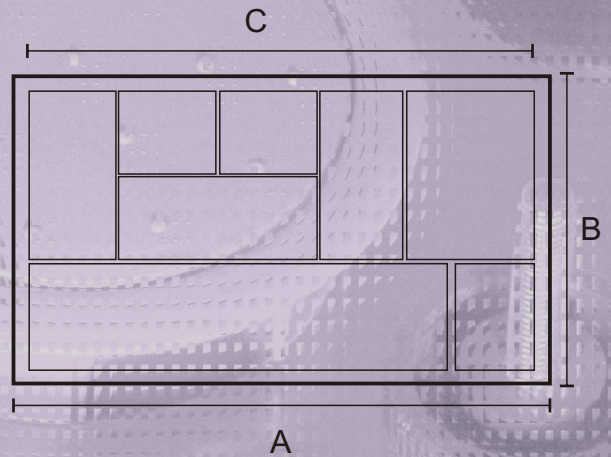

Pentrays

Foolscap Pentray

	Dimensions (mm)
A	408
B	227
C	380
D	25
E	2

Available with or without company logo, (Artwork required. Subject to tooling charge).