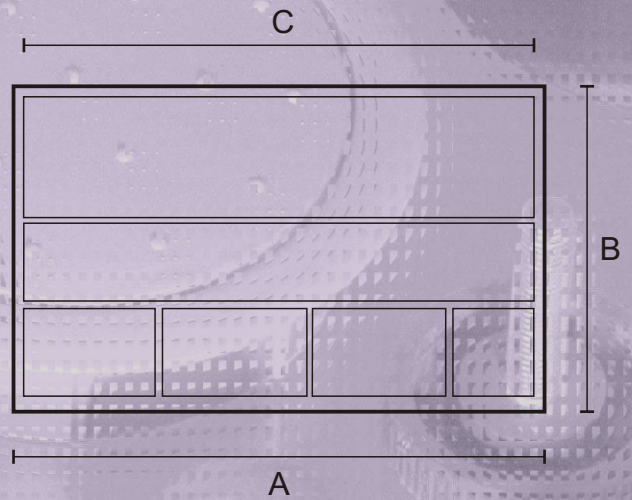

Pentrays

Slimline Pentray

	Dimensions (mm)
A	351
B	191
C	317
D	177
E	38
F	2

Slimline Pentray Short

	Dimensions (mm)
A	340
B	191
C	317
D	177
E	38
F	2

Available with or without company logo, (Artwork required. Subject to tooling charge).