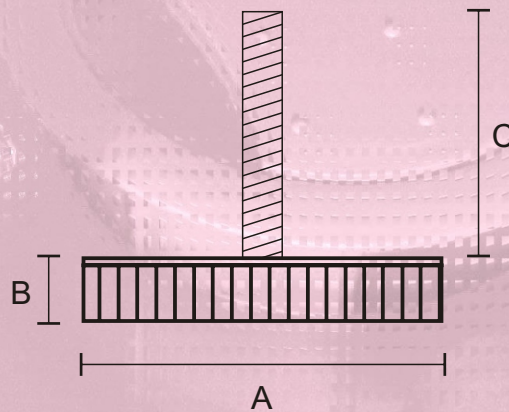

Feet / Height Adjusters

60mm Foot

	Dimensions (mm)
A	60
B	10
C	M8 Stud - 10 ~ 40 M10 Stud - 15 ~ 40

Available with M8 or M10 thread.