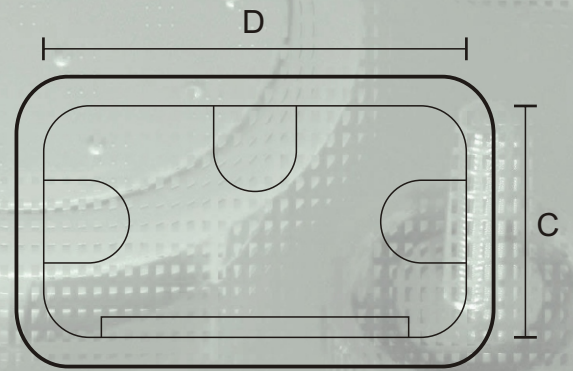

Cable Ports

Bottom View

Rectangular Cable Port

	Dimensions (mm)
A	118
B	68
C	54
D	105
E	18
F	2