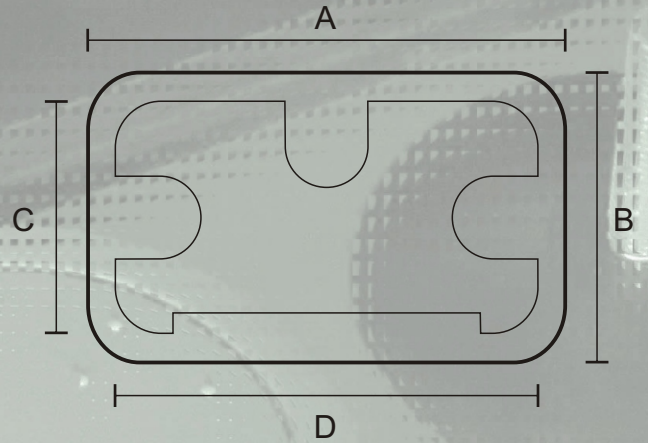

Cable Ports

Bottom View

Rectangular Cable Port

	Dimensions (mm)
A	118
B	68
C	54
D	105
E	18
F	2