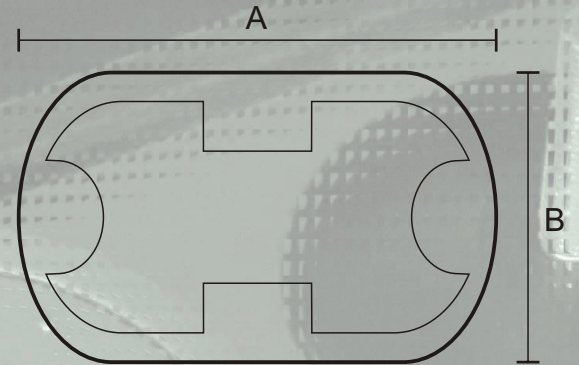

Cable Ports

Bottom View

Oval Cable Port

| | Dimensions (mm) |
|---|-----------------|
| A | 152 |
| B | 76 |
| C | 25 |
| D | 3 |
| E | 140 |
| F | 64 |