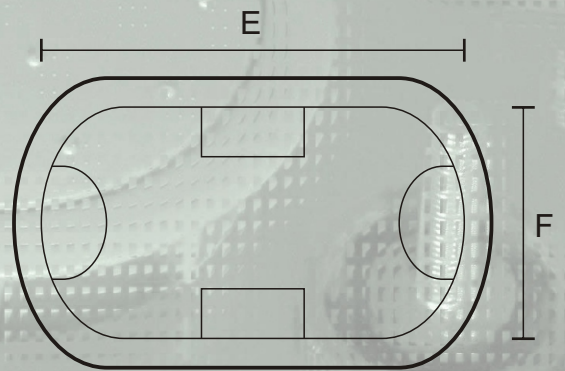

Cable Ports

Bottom View

Oval Cable Port

| | Dimensions (mm) |
|---|-----------------|
| A | 152 |
| B | 76 |
| C | 25 |
| D | 3 |
| E | 140 |
| F | 64 |