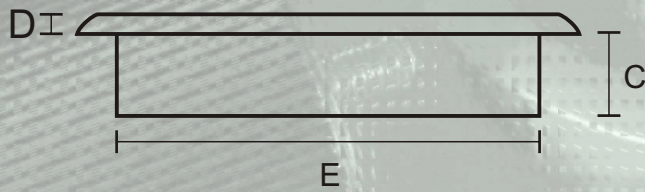

Cable Ports

Bottom View

Oval Cable Port

| | Dimensions (mm) |
|---|-----------------|
| A | 152 |
| B | 76 |
| C | 25 |
| D | 3 |
| E | 140 |
| F | 64 |