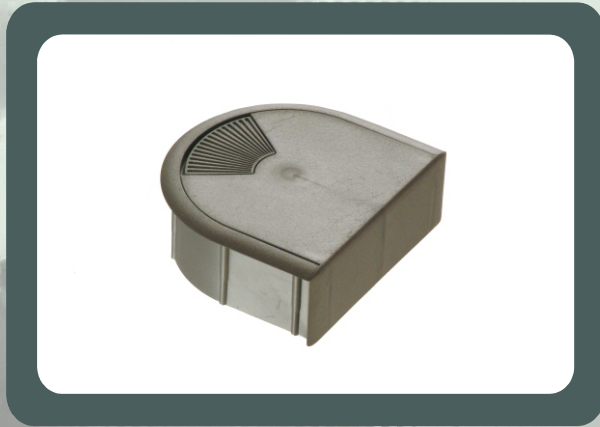

## Cable Ports

Horseshoe Cable Port

	Dimensions (mm)
A	71
B	76
C	70
D	66
E	25
F	3