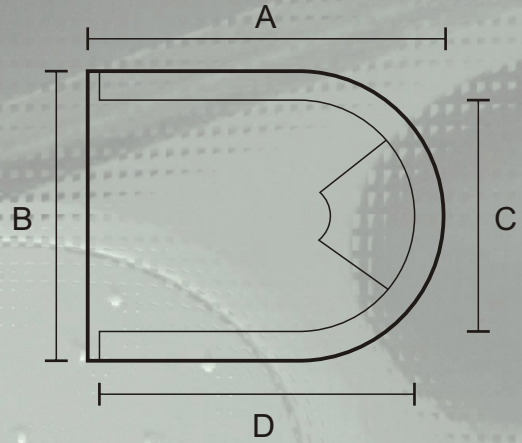

## Cable Ports

Horseshoe Cable Port

	Dimensions (mm)
A	71
B	76
C	70
D	66
E	25
F	3