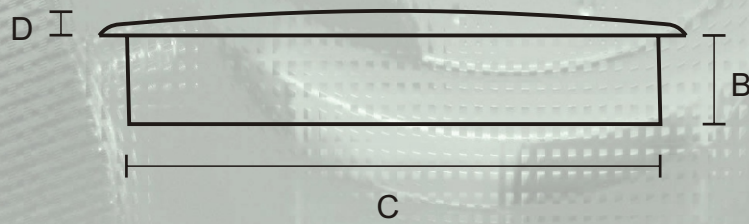

Cable Ports

80mm Cable Port

| | Dimensions (mm) |
|---|-----------------|
| A | 95 |
| B | 18 or 25 |
| C | 80 |
| D | 6 |